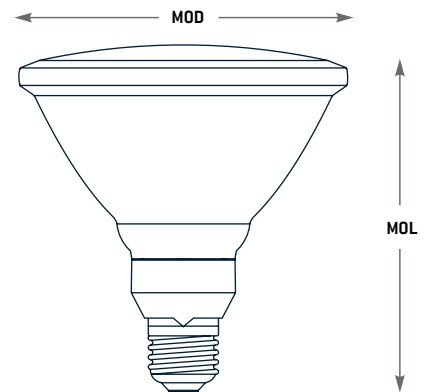

OPERATING SPECIFICATIONS:

PART NUMBER	LAMP WATTS	LAMP OPERATING VOLTAGE	INITIAL LUMENS	EFFICACY (LPW)	MAX BEAM CANDLE POWER
FPAR38/75FL	75W	130V	1080 lm	12.0	1550cd

OPERATING SPECIFICATIONS:

PART NUMBER	BEAM ANGLE	RATED LIFE	CCT	CRI	WARRANTY
FPAR38/75FL	30	2,000 hrs	3000K	99	1 Year

SPECTRAL POWER DISTRIBUTION - 3000K (830)

ELECTRICAL SPECIFICATIONS:

PART NUMBER	LAMP WATTS	LAMP OPERATING VOLTAGE
FPAR38/75FL	75W	130V

PHYSICAL SPECIFICATIONS:

PART NUMBER	LAMP STYLE	SOCKET	FINISH
FPAR38/75FL	PAR38	E26	Aluminum

MAX. OVERALL LENGTH (MOL)	MAX. OVERALL DIAMETER (MOD)
132 mm - 5.19"	123 mm - 4.84"

* NOTE: Physical specifications are the same for all colour temperatures