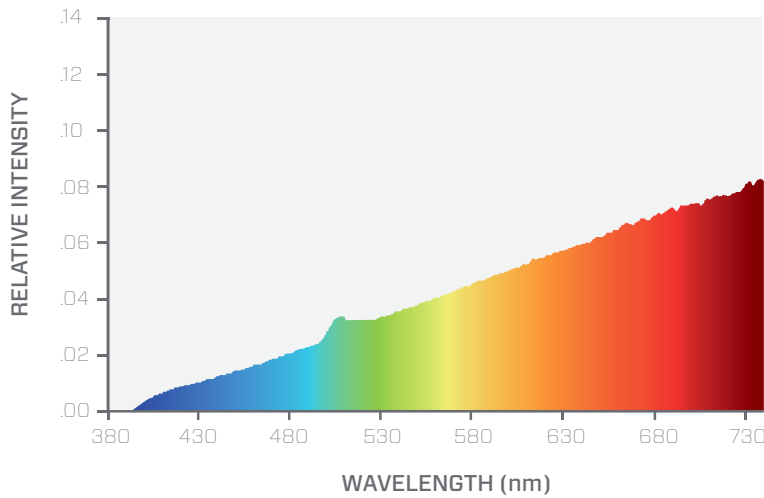

OPERATING SPECIFICATIONS:

PART NUMBER	LAMP WATTS	LAMP OPERATING VOLTAGE	INITIAL LUMENS	EFFICACY (LPW)	MAX BEAM CANDLE POWER
FPAR38/75FL	75W	130V	1080 lm	12.0	1550cd

OPERATING SPECIFICATIONS:

PART NUMBER	BEAM ANGLE	RATED LIFE	CCT	CRI	WARRANTY
FPAR38/75FL	30	2,000 hrs	3000K	99	1 Year

SPECTRAL POWER DISTRIBUTION - 3000K (830)

ELECTRICAL SPECIFICATIONS:

PART NUMBER	LAMP WATTS	LAMP OPERATING VOLTAGE
FPAR38/75FL	75W	130V

PHYSICAL SPECIFICATIONS:

PART NUMBER	LAMP STYLE	SOCKET	FINISH
FPAR38/75FL	PAR38	E26	Aluminum

MAX. OVERALL LENGTH (MOL)	MAX. OVERALL DIAMETER (MOD)
132 mm - 5.19"	123 mm - 4.84"

* NOTE: Physical specifications are the same for all colour temperatures