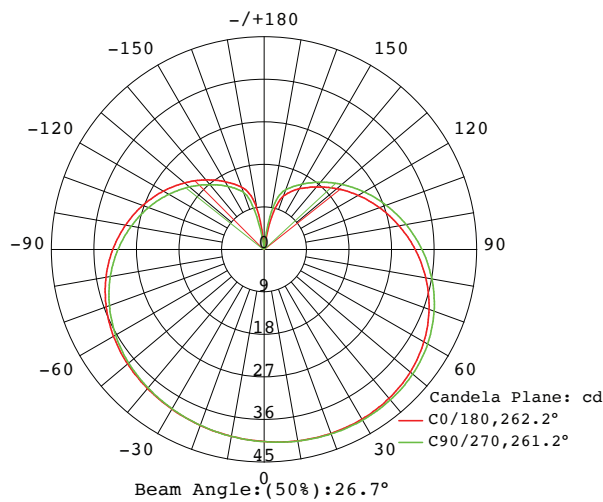

APPROVALS

ORDERING INFORMATION:

PART NUMBER	DESCRIPTION	CASE QTY	CASE DIMENSIONS	CASE WEIGHT
FLED5G16GLBFLD/830/G5	Fusion LED 5W G16 Globe 3000K	24	347 mm x 233 mm x 107 mm - 13.6" x 9.17" x 4.21"	1.93kg - 4.25lbs

PHYSICAL SPECIFICATIONS:

PART NUMBER	LAMP STYLE	BASE	MAX. OVERALL LENGTH (MOL)	MAX. OVERALL DIAMETER (MOD)
FLED5G16GLB/8**/G5	G16	E12	1.96" (50mm)	3.54" (90mm)

WEIGHT	OPERATING TEMP.	STORAGE TEMP.
50.5g - 1.78oz	-20°C - +40°C	-40°C - +85°C