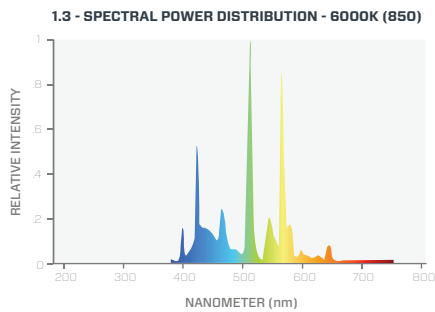

OPERATING SPECIFICATIONS:

ELECTRICAL SPECIFICATIONS:

PART NUMBER	STARTING TYPE	NOMINAL LAMP OPERATING VOLTAGE	NOMINAL LAMP OPERATING CURRENT	OPERATING FREQUENCY	HOT CATHODE RESISTANCE	BALLAST TYPE
FF28/T8/***/ES	Instant	136 ± 14V	0.27A	60Hz	12 ± 2 Ω	Rapid or Instant

* NOTE: Physical specifications are the same for all colour temperatures

PHYSICAL SPECIFICATIONS:

PART NUMBER	LAMP STYLE	BULB FINISH	BASE	DIAMETER	NOMINAL LENGTH	A	B	C	D	PHOSPHOR
FF28/T8/***/ES	T8	Coated	G13 (Medium Bi-Pin)	1"	48"	1199 mm - 47.22"	1206 mm - 47.50"	1214 mm - 47.78"	26.0 mm - 1.02"	Tri-Phosphor

* NOTE: Physical specifications are the same for all colour temperatures