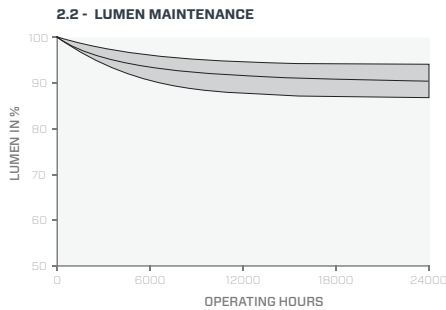

OPERATING SPECIFICATIONS:

ELECTRICAL SPECIFICATIONS:

PART NUMBER	STARTING TYPE	NOMINAL LAMP OPERATING VOLTAGE	NOMINAL LAMP OPERATING CURRENT	OPERATING FREQUENCY	HOT CATHODE RESISTANCE	BALLAST TYPE
FF28/T8/***/ES	Instant	136 ± 14V	0.27A	60Hz	12 ± 2 Ω	Rapid or Instant

* NOTE: Physical specifications are the same for all colour temperatures

PHYSICAL SPECIFICATIONS:

PART NUMBER	LAMP STYLE	BULB FINISH	BASE	DIAMETER	NOMINAL LENGTH	A	B	C	D	PHOSPHOR
FF28/T8/***/ES	T8	Coated	G13 (Medium Bi-Pin)	1"	48"	1199 mm - 47.22"	1206 mm - 47.50"	1214 mm - 47.78"	26.0 mm - 1.02"	Tri-Phosphor

* NOTE: Physical specifications are the same for all colour temperatures