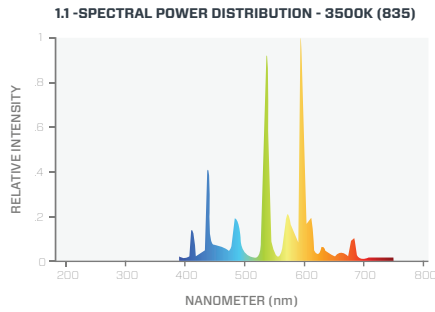

OPERATING SPECIFICATIONS:

ELECTRICAL SPECIFICATIONS:

PART NUMBER	STARTING TYPE	NOMINAL LAMP OPERATING VOLTAGE	NOMINAL LAMP OPERATING CURRENT	OPERATING FREQUENCY	HOT CATHODE RESISTANCE	BALLAST TYPE
FF28/T8/***/ES	Instant	136 ± 14V	0.27A	60Hz	12 ± 2 Ω	Rapid or Instant

* NOTE: Physical specifications are the same for all colour temperatures

PHYSICAL SPECIFICATIONS:

PART NUMBER	LAMP STYLE	BULB FINISH	BASE	DIAMETER	NOMINAL LENGTH	A	B	C	D	PHOSPHOR
FF28/T8/***/ES	T8	Coated	G13 (Medium Bi-Pin)	1"	48"	1199 mm - 47.22"	1206 mm - 47.50"	1214 mm - 47.78"	26.0 mm - 1.02"	Tri-Phosphor

* NOTE: Physical specifications are the same for all colour temperatures