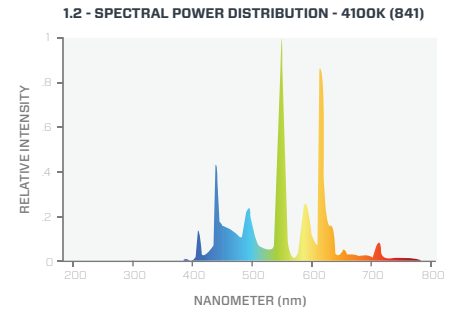

OPERATING SPECIFICATIONS:

ELECTRICAL SPECIFICATIONS:

PART NUMBER	STARTING TYPE	NOMINAL LAMP OPERATING VOLTAGE	NOMINAL LAMP OPERATING CURRENT	OPERATING FREQUENCY	HOT CATHODE RESISTANCE	BALLAST TYPE
FF28/T8/***/ES	Instant	136 ± 14V	0.27A	60Hz	12 ± 2 Ω	Rapid or Instant

* NOTE: Physical specifications are the same for all colour temperatures

PHYSICAL SPECIFICATIONS:

PART NUMBER	LAMP STYLE	BULB FINISH	BASE	DIAMETER	NOMINAL LENGTH	A	B	C	D	PHOSPHOR
FF28/T8/***/ES	T8	Coated	G13 (Medium Bi-Pin)	1"	48"	1199 mm - 47.22"	1206 mm - 47.50"	1214 mm - 47.78"	26.0 mm - 1.02"	Tri-Phosphor

* NOTE: Physical specifications are the same for all colour temperatures