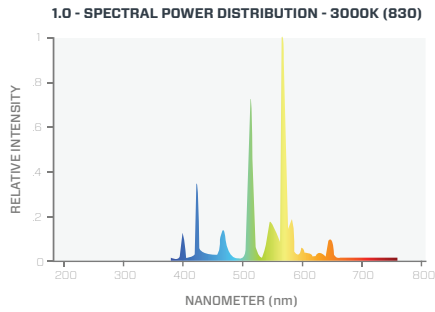

OPERATING SPECIFICATIONS:

ELECTRICAL SPECIFICATIONS:

PART NUMBER	STARTING TYPE	NOMINAL LAMP OPERATING VOLTAGE	NOMINAL LAMP OPERATING CURRENT	OPERATING FREQUENCY	HOT CATHODE RESISTANCE	BALLAST TYPE
FF28/T8/***/ES	Instant	136 ± 14V	0.27A	60Hz	12 ± 2 Ω	Rapid or Instant

* NOTE: Physical specifications are the same for all colour temperatures

PHYSICAL SPECIFICATIONS:

PART NUMBER	LAMP STYLE	BULB FINISH	BASE	DIAMETER	NOMINAL LENGTH	A	B	C	D	PHOSPHOR
FF28/T8/***/ES	T8	Coated	G13 (Medium Bi-Pin)	1"	48"	1199 mm - 47.22"	1206 mm - 47.50"	1214 mm - 47.78"	26.0 mm - 1.02"	Tri-Phosphor

* NOTE: Physical specifications are the same for all colour temperatures