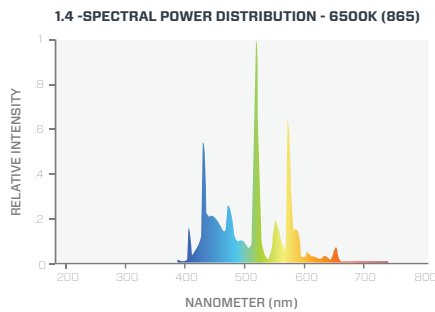

OPERATING SPECIFICATIONS:

ELECTRICAL SPECIFICATIONS:

PART NUMBER	STARTING TYPE	NOMINAL LAMP OPERATING VOLTAGE	NOMINAL LAMP OPERATING CURRENT	OPERATING FREQUENCY	HOT CATHODE RESISTANCE	BALLAST TYPE
FF28/T8/***/ES	Instant	136 ± 14V	0.27A	60Hz	12 ± 2 Ω	Rapid or Instant

* NOTE: Physical specifications are the same for all colour temperatures

PHYSICAL SPECIFICATIONS:

PART NUMBER	LAMP STYLE	BULB FINISH	BASE	DIAMETER	NOMINAL LENGTH	A	B	C	D	PHOSPHOR
FF28/T8/***/ES	T8	Coated	G13 (Medium Bi-Pin)	1"	48"	1199 mm - 47.22"	1206 mm - 47.50"	1214 mm - 47.78"	26.0 mm - 1.02"	Tri-Phosphor

* NOTE: Physical specifications are the same for all colour temperatures