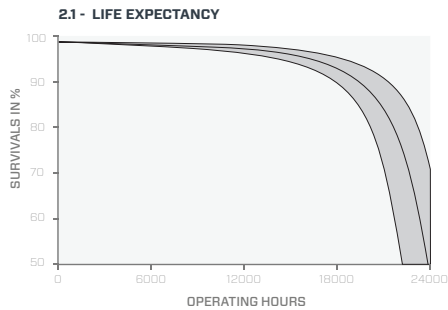

OPERATING SPECIFICATIONS:

ELECTRICAL SPECIFICATIONS:

PART NUMBER	STARTING TYPE	NOMINAL LAMP OPERATING VOLTAGE	NOMINAL LAMP OPERATING CURRENT	OPERATING FREQUENCY	HOT CATHODE RESISTANCE	BALLAST TYPE
FF28/T8/***/ES	Instant	136 ± 14V	0.27A	60Hz	12 ± 2 Ω	Rapid or Instant

* NOTE: Physical specifications are the same for all colour temperatures

PHYSICAL SPECIFICATIONS:

PART NUMBER	LAMP STYLE	BULB FINISH	BASE	DIAMETER	NOMINAL LENGTH	A	B	C	D	PHOSPHOR
FF28/T8/***/ES	T8	Coated	G13 (Medium Bi-Pin)	1"	48"	1199 mm - 47.22"	1206 mm - 47.50"	1214 mm - 47.78"	26.0 mm - 1.02"	Tri-Phosphor

* NOTE: Physical specifications are the same for all colour temperatures