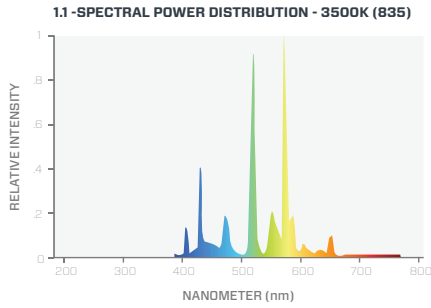

OPERATING SPECIFICATIONS:

ELECTRICAL SPECIFICATIONS:

PART NUMBER	STARTING TYPE	NOMINAL LAMP OPERATING VOLTAGE	NOMINAL LAMP OPERATING CURRENT	OPERATING FREQUENCY	HOT CATHODE RESISTANCE	BALLAST TYPE
FF28/T5/8**	Instant	170 ± 17V	0.17 A	60Hz	40 ± 2 Ω	Rapid Start

* NOTE: Physical specifications are the same for all colour temperatures

PHYSICAL SPECIFICATIONS:

PART NUMBER	LAMP STYLE	BULB FINISH	BASE	DIAMETER	NOMINAL LENGTH	A	B	C	D	PHOSPHOR
FF28/T5/8**	T5	Coated	G5 (Min. Bi-Pin)	5/8"	45 3/4"	1149 mm - 45.24"	1156 mm - 45.5"	1156 mm - 45.5"	16.0 mm - 0.63"	Tri-Phosphor

* NOTE: Physical specifications are the same for all colour temperatures