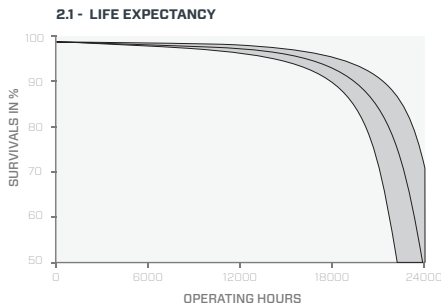

OPERATING SPECIFICATIONS:

ELECTRICAL SPECIFICATIONS:

PART NUMBER	STARTING TYPE	NOMINAL LAMP OPERATING VOLTAGE	NOMINAL LAMP OPERATING CURRENT	OPERATING FREQUENCY	HOT CATHODE RESISTANCE	BALLAST TYPE
FF28/T5/8**	Instant	170 ± 17V	0.17 A	60Hz	40 ± 2 Ω	Rapid Start

* NOTE: Physical specifications are the same for all colour temperatures

PHYSICAL SPECIFICATIONS:

PART NUMBER	LAMP STYLE	BULB FINISH	BASE	DIAMETER	NOMINAL LENGTH	A	B	C	D	PHOSPHOR
FF28/T5/8**	T5	Coated	G5 (Min. Bi-Pin)	5/8"	45 3/4"	1149 mm - 45.24"	1156 mm - 45.5"	1156 mm - 45.5"	16.0 mm - 0.63"	Tri-Phosphor

* NOTE: Physical specifications are the same for all colour temperatures