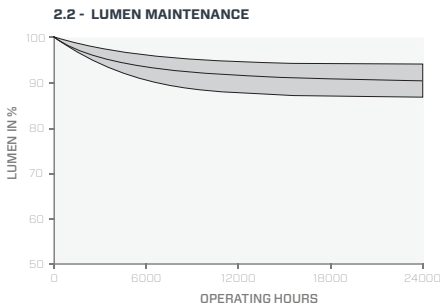

OPERATING SPECIFICATIONS:

ELECTRICAL SPECIFICATIONS:

PART NUMBER	STARTING TYPE	NOMINAL LAMP OPERATING VOLTAGE	NOMINAL LAMP OPERATING CURRENT	OPERATING FREQUENCY	HOT CATHODE RESISTANCE	BALLAST TYPE
FF28/T5/8**	Instant	170 ± 17V	0.17 A	60Hz	40 ± 2 Ω	Rapid Start

* NOTE: Physical specifications are the same for all colour temperatures

PHYSICAL SPECIFICATIONS:

PART NUMBER	LAMP STYLE	BULB FINISH	BASE	DIAMETER	NOMINAL LENGTH	A	B	C	D	PHOSPHOR
FF28/T5/8**	T5	Coated	G5 (Min. Bi-Pin)	5/8"	45 3/4"	1149 mm - 45.24"	1156 mm - 45.5"	1156 mm - 45.5"	16.0 mm - 0.63"	Tri-Phosphor

* NOTE: Physical specifications are the same for all colour temperatures