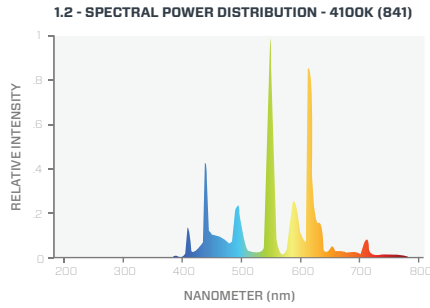

OPERATING SPECIFICATIONS:

ELECTRICAL SPECIFICATIONS:

PART NUMBER	STARTING TYPE	NOMINAL LAMP OPERATING VOLTAGE	NOMINAL LAMP OPERATING CURRENT	OPERATING FREQUENCY	HOT CATHODE RESISTANCE	BALLAST TYPE
FF28/T5/8**	Instant	170 ± 17V	0.17 A	60Hz	40 ± 2 Ω	Rapid Start

* NOTE: Physical specifications are the same for all colour temperatures

PHYSICAL SPECIFICATIONS:

PART NUMBER	LAMP STYLE	BULB FINISH	BASE	DIAMETER	NOMINAL LENGTH	A	B	C	D	PHOSPHOR
FF28/T5/8**	T5	Coated	G5 (Min. Bi-Pin)	5/8"	45 3/4"	1149 mm - 45.24"	1156 mm - 45.5"	1156 mm - 45.5"	16.0 mm - 0.63"	Tri-Phosphor

* NOTE: Physical specifications are the same for all colour temperatures