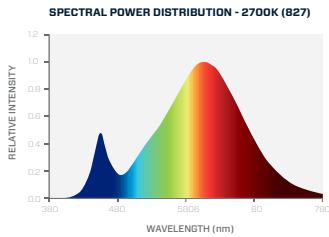

ELECTRICAL SPECIFICATIONS:

PART NUMBER	LAMP WATTS	LAMP OPERATING VOLTAGE	LAMP OPERATING CURRENT (mA)	OPERATING FREQUENCY	POWER FACTOR	DRIVER	MAX THD%
FLED6PAR16FLD827/G4	6W +-10%	120VAC +-10%	70	60 Hz	> 0.7	Integral	57.18
FLED6PAR16FLD830/G4	6W +-10%	120VAC +-10%	70	60 Hz	> 0.7	Integral	57.18
FLED6PAR16FLD840/G4	6W +-10%	120VAC +-10%	70	60 Hz	> 0.7	Integral	57.18