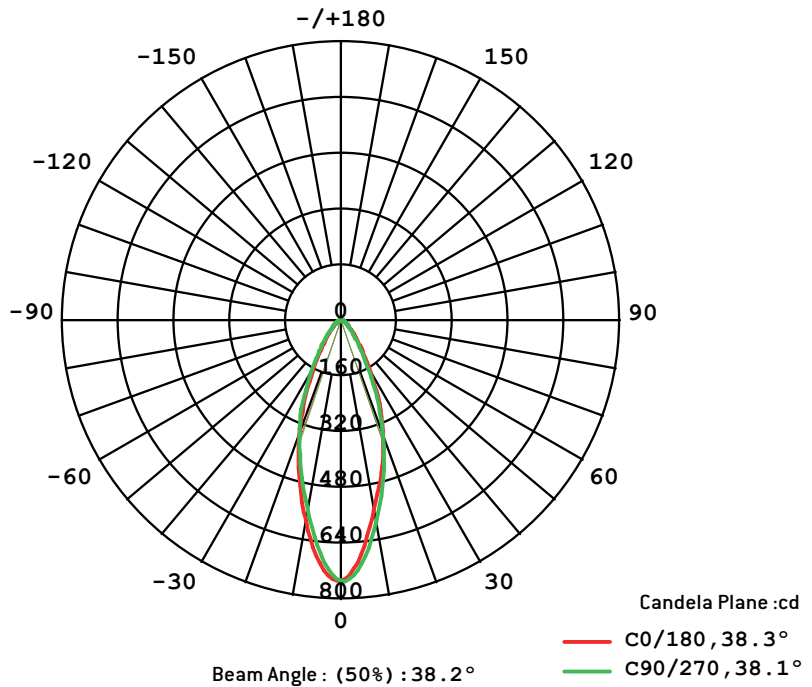

OPERATING SPECIFICATIONS:

PART NUMBER	LAMP WATTS	LUMENS	EFFICACY (LPW)	CCT	CRI	CERT1	CERT2	DIMMABLE	RATED LIFE	WARRANTY
FLED6PAR16FLD827/G4	6W	380 lm	63.3	2700K	80	cULus	EnergyStar	YES	25,000 hrs	5 Years
FLED6PAR16FLD830/G4	6W	380 lm	63.3	3000K	80	cULus	EnergyStar	YES	25,000 hrs	5 Years
FLED6PAR16FLD840/G4	6W	380 lm	63.3	4000K	80	cULus	No	YES	25,000 hrs	5 Years

LUMINANCE DISTRIBUTION DIAGRAM

PHYSICAL SPECIFICATIONS:

PART NUMBER	LAMP STYLE	BASE	MAX. OVERALL LENGTH (MOL)	MAX. OVERALL DIAMETER (MOD)
FLED6PAR16FLD8**/G4	PAR16	E26	2.76" [70mm]	1.97" [50mm]

WEIGHT	OPERATING TEMP.	STORAGE TEMP.
74g / 2.6oz	-40°C - +40°C	-40°C - +40°C