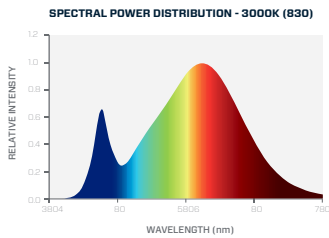

ELECTRICAL SPECIFICATIONS:

PART NUMBER	LAMP WATTS	LAMP OPERATING VOLTAGE	LAMP OPERATING CURRENT (mA)	OPERATING FREQUENCY	POWER FACTOR	DRIVER	MAX THD%
FLED6PAR16FLD827/G4	6W +-10%	120VAC +-10%	70	60 Hz	> 0.7	Integral	57.18
FLED6PAR16FLD830/G4	6W +-10%	120VAC +-10%	70	60 Hz	> 0.7	Integral	57.18
FLED6PAR16FLD840/G4	6W +-10%	120VAC +-10%	70	60 Hz	> 0.7	Integral	57.18