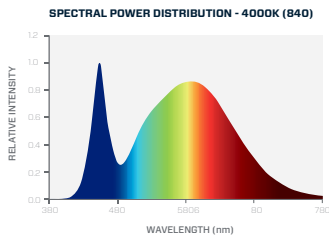

ELECTRICAL SPECIFICATIONS:

PART NUMBER	LAMP WATTS	LAMP OPERATING VOLTAGE	LAMP OPERATING CURRENT (mA)	OPERATING FREQUENCY	POWER FACTOR	DRIVER	MAX THD%
FLED6PAR16FLD827/G4	6W +-10%	120VAC +-10%	70	60 Hz	> 0.7	Integral	57.18
FLED6PAR16FLD830/G4	6W +-10%	120VAC +-10%	70	60 Hz	> 0.7	Integral	57.18
FLED6PAR16FLD840/G4	6W +-10%	120VAC +-10%	70	60 Hz	> 0.7	Integral	57.18