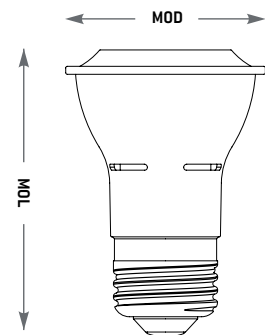

ORDERING INFORMATION:

PART NUMBER	DESCRIPTION	CASE QTY	CASE DIMENSIONS	CASE WEIGHT
FLED6PAR16FLD827/G4	Fusion LED 6W PAR16 Flood 2700K	24	366 x 249 x 128mm / 14.4 x 9.8 x 5.1"	2.7 KG / 5.98 LB
FLED6PAR16FLD830/G4	Fusion LED 6W PAR16 Flood 3000K	24	367 x 249 x 128mm / 14.4 x 9.8 x 5.1"	2.7 KG / 5.98 LB
FLED6PAR16FLD840/G4	Fusion LED 6W PAR16 Flood 4000K	24	368 x 249 x 128mm / 14.4 x 9.8 x 5.1"	2.7 KG / 5.98 LB

LUMINANCE DISTRIBUTION DIAGRAM

PHYSICAL SPECIFICATIONS:

PART NUMBER	LAMP STYLE	BASE	MAX. OVERALL LENGTH (MOL)	MAX. OVERALL DIAMETER (MOD)
FLED6PAR16FLD8**/G4	PAR16	E26	2.76" [70mm]	1.97" [50mm]

WEIGHT	OPERATING TEMP.	STORAGE TEMP.
74g / 2.6oz	-40°C - +40°C	-40°C - +40°C