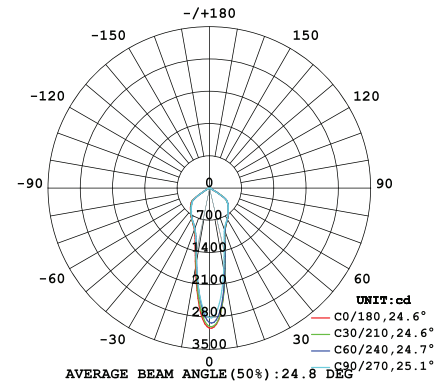

SPECTRAL POWER DISTRIBUTION - 3000K (830)

SPECTRAL POWER DISTRIBUTION - 4000K (840)

LUMINANCE DISTRIBUTION - 3000K (830)

LUMINANCE DISTRIBUTION - 4000K (840)

PHYSICAL SPECIFICATIONS:

PART NUMBER	LAMP STYLE	BASE	MAX. OVERALL LENGTH (MOL)	MAX. OVERALL DIAMETER (MOD)
FLED24PAR38HP/8**	PAR38	E26	5.19" [132mm]	4.75" [120.8mm]