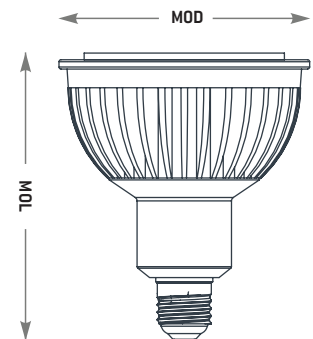

PHYSICAL SPECIFICATIONS:

PART NUMBER	LAMP STYLE	BASE	MAX. OVERALL LENGTH (MOL)	MAX. OVERALL DIAMETER (MOD)
FLED24PAR38HP/8**	PAR38	E26	5.19" [132mm]	4.75" [120.8mm]

WEIGHT	OPERATING TEMP.	STORAGE TEMP.
389g / 13.72oz	-40°C - +45°C	-40°C - +45°C