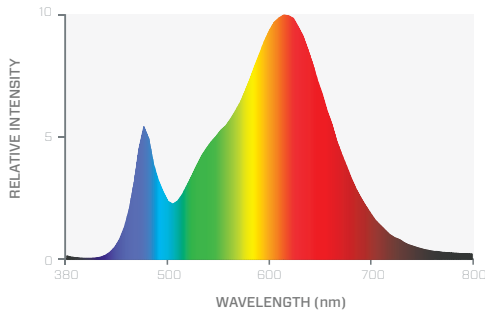

APPROVALS

KELVIN (CCT):

- 3000K** 830
- 4000K** 840

ORDERING INFORMATION:

PART NUMBER	DESCRIPTION	CASE QTY	CASE DIMENSIONS	CASE WEIGHT
FLED24PAR38HP/830	Fusion LED 24W PAR38 Flood 3000K	27	390 x 390x 455mm /15.35" x 15.35" x 17.91"	14 kg / 30.8 lbs
FLED24PAR38HP/840	Fusion LED 24W PAR38 Flood 4000K	27	390 x 390x 455mm /15.35" x 15.35" x 17.91"	14 kg / 30.8 lbs

SPECTRAL POWER DISTRIBUTION - 3000K (830)

SPECTRAL POWER DISTRIBUTION - 4000K (840)

LUMINANCE DISTRIBUTION - 3000K (830)

LUMINANCE DISTRIBUTION - 4000K (840)

PHYSICAL SPECIFICATIONS:

PART NUMBER	LAMP STYLE	BASE	MAX. OVERALL LENGTH (MOL)	MAX. OVERALL DIAMETER (MOD)
FLED24PAR38HP/8**	PAR38	E26	5.19" [132mm]	4.75" [120.8mm]