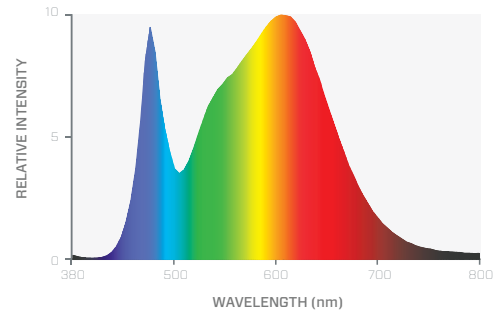

OPERATING SPECIFICATIONS:

PART NUMBER	LAMP WATTS	LUMENS	EFFICACY (LPW)	CCT	CRI	CERT1	CERT2	DIMMABLE	RATED LIFE	WARRANTY
FLED24PAR38HP/830	24W	2050 lm	84	3000K	82	cULus	N/A	YES	25,000 hrs	5 Years
FLED24PAR38HP/840	24W	2100 lm	87	4000K	82	cULus	N/A	YES	25,000 hrs	5 Years

SPECTRAL POWER DISTRIBUTION - 3000K (830)

SPECTRAL POWER DISTRIBUTION - 4000K (840)

LUMINANCE DISTRIBUTION - 3000K (830)

LUMINANCE DISTRIBUTION - 4000K (840)

PHYSICAL SPECIFICATIONS:

PART NUMBER	LAMP STYLE	BASE	MAX. OVERALL LENGTH (MOL)	MAX. OVERALL DIAMETER (MOD)
FLED24PAR38HP/8**	PAR38	E26	5.19" [132mm]	4.75" [120.8mm]