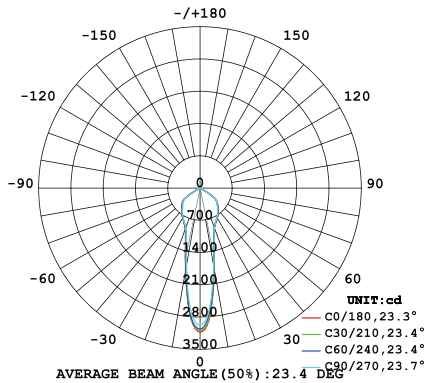

SPECTRAL POWER DISTRIBUTION - 3000K (830)

SPECTRAL POWER DISTRIBUTION - 4000K (840)

LUMINANCE DISTRIBUTION - 3000K (830)

LUMINANCE DISTRIBUTION - 4000K (840)

PHYSICAL SPECIFICATIONS:

PART NUMBER	LAMP STYLE	BASE	MAX. OVERALL LENGTH (MOL)	MAX. OVERALL DIAMETER (MOD)
FLED24PAR38HP/8**	PAR38	E26	5.19" [132mm]	4.75" [120.8mm]