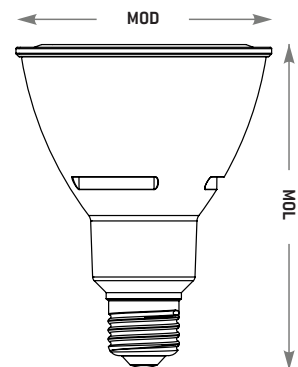

APPROVALS

KELVIN (CCT):

- 2700K 827
- 3000K 830
- 4000K 840

ORDERING INFORMATION:

PART NUMBER	DESCRIPTION	CASE QTY	CASE DIMENSIONS	CASE WEIGHT
FLED17PAR38FLD/827/G5	Fusion LED 15W PAR38 Flood 2700K	6	382mm x 255mm x 140mm - 15.03" x 10.03" x 5.51"	0.33kg - 0.72lbs
FLED17PAR38FLD/830/G5	Fusion LED 15W PAR38 Flood 3000K	6	382mm x 255mm x 140mm - 15.03" x 10.03" x 5.51"	0.33kg - 0.72lbs
FLED17PAR38FLD/840/G5	Fusion LED 15W PAR38 Flood 4000K	6	382mm x 255mm x 140mm - 15.03" x 10.03" x 5.51"	0.33kg - 0.72lbs

ELECTRICAL SPECIFICATIONS:

PART NUMBER	LAMP WATTS	LAMP OPERATING VOLTAGE	LAMP OPERATING CURRENT (mA)	OPERATING FREQUENCY	POWER FACTOR	MAX THD
FLED17PAR38FLD/827/G5	17W+-10%	120.0VAC+-10%	147	60 Hz	>0.9	40%
FLED17PAR38FLD/830/G5	17W+-10%	120.0VAC+-10%	147	60 Hz	>0.9	40%
FLED17PAR38FLD/840/G5	17W+-10%	120.0VAC+-10%	147	60 Hz	>0.9	40%

LUMINANCE DISTRIBUTION CHART

PHYSICAL SPECIFICATIONS:

PART NUMBER	LAMP STYLE	BASE	MAX. OVERALL LENGTH (MOL)	MAX. OVERALL DIAMETER (MOD)
FLED17PAR38/8**/G5	PAR38	E26	5.07" [129mm]	4.72" [120mm]

WEIGHT	OPERATING TEMP.	STORAGE TEMP.
45g - 1.58oz	-20°C - 45°	-40°C - 85°C