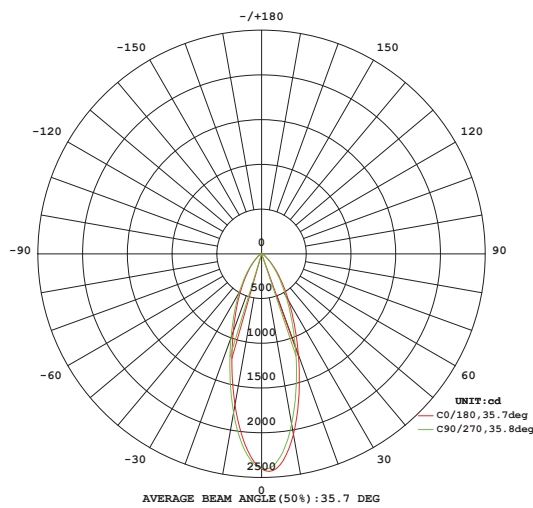

APPROVALS

KELVIN (CCT):

- 2700K 827
- 3000K 830
- 4000K 840

ORDERING INFORMATION:

PART NUMBER	DESCRIPTION	CASE QTY	CASE DIMENSIONS	CASE WEIGHT
FLED17PAR38FLD/827/G5	Fusion LED 15W PAR38 Flood 2700K	6	382mm x 255mm x 140mm - 15.03" x 10.03" x 5.51"	0.33kg - 0.72lbs
FLED17PAR38FLD/830/G5	Fusion LED 15W PAR38 Flood 3000K	6	382mm x 255mm x 140mm - 15.03" x 10.03" x 5.51"	0.33kg - 0.72lbs
FLED17PAR38FLD/840/G5	Fusion LED 15W PAR38 Flood 4000K	6	382mm x 255mm x 140mm - 15.03" x 10.03" x 5.51"	0.33kg - 0.72lbs

OPERATING SPECIFICATIONS:

PART NUMBER	LAMP WATTS	LUMENS	EFFICACY (LPW)	CCT	CRI	CERT1	CERT2	DIMMABLE	RATED LIFE	WARRANTY
FLED17PAR38FLD/827/G5	17W	1200 lm	76.39	2700K	90	cULus	Energy Star	YES	25,000 hrs	5 Years
FLED17PAR38FLD/830/G5	17W	1200 lm	76.39	3000K	90	cULus	Energy Star	YES	25,000 hrs	5 Years
FLED17PAR38FLD/840/G5	17W	1200 lm	76.39	4000K	90	cULus	Energy Star	YES	25,000 hrs	5 Years

LUMINANCE DISTRIBUTION CHART

PHYSICAL SPECIFICATIONS:

PART NUMBER	LAMP STYLE	BASE	MAX. OVERALL LENGTH (MOL)	MAX. OVERALL DIAMETER (MOD)
FLED17PAR38/8**/G5	PAR38	E26	5.07" [129mm]	4.72" [120mm]

WEIGHT	OPERATING TEMP.	STORAGE TEMP.
45g - 1.58oz	-20°C - 45°	-40°C - 85°C