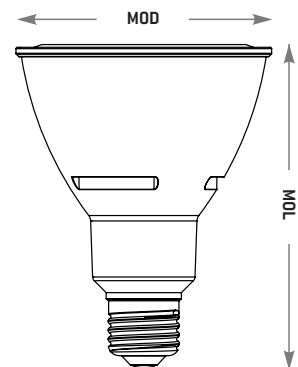

ELECTRICAL SPECIFICATIONS:

PART NUMBER	LAMP WATTS	LAMP OPERATING VOLTAGE	LAMP OPERATING CURRENT (mA)	OPERATING FREQUENCY	POWER FACTOR	MAX THD
FLED15PAR38FLD/827/G5	15W+-10%	120.0VAC+-10%	130	60 Hz	>0.9	30%
FLED15PAR38FLD/830/G5	15W+-10%	120.0VAC+-10%	130	60 Hz	>0.9	30%
FLED15PAR38FLD/840/G5	15W+-10%	120.0VAC+-10%	130	60 Hz	>0.9	30%

LUMINANCE DISTRIBUTION CHART

PHYSICAL SPECIFICATIONS:

PART NUMBER	LAMP STYLE	BASE	MAX. OVERALL LENGTH (MOL)	MAX. OVERALL DIAMETER (MOD)
FLED15PAR38/8**/G5	PAR38	E26	5.07" [129mm]	4.72" [120mm]

WEIGHT	OPERATING TEMP.	STORAGE TEMP.
45g - 1.58oz	-20°C - 45°	-40°C - 85°C