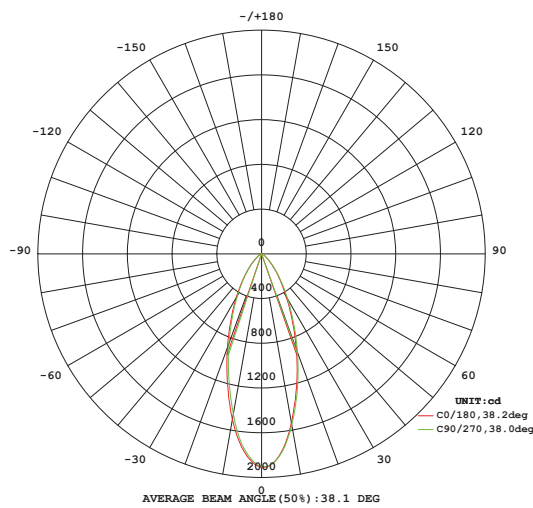

APPROVALS

KELVIN (CCT):

- 2700K 827
- 3000K 830
- 4000K 840

ORDERING INFORMATION:

PART NUMBER	DESCRIPTION	CASE QTY	CASE DIMENSIONS	CASE WEIGHT
FLED15PAR38FLD/827/G5	Fusion LED 15W PAR38 Flood 2700K	6	382mm x 255mm x 140mm - 15.03" x 10.03" x 5.51"	0.33kg - 0.72lbs
FLED15PAR38FLD/830/G5	Fusion LED 15W PAR38 Flood 3000K	6	382mm x 255mm x 140mm - 15.03" x 10.03" x 5.51"	0.33kg - 0.72lbs
FLED15PAR38FLD/840/G5	Fusion LED 15W PAR38 Flood 4000K	6	382mm x 255mm x 140mm - 15.03" x 10.03" x 5.51"	0.33kg - 0.72lbs

LUMINANCE DISTRIBUTION CHART

PHYSICAL SPECIFICATIONS:

PART NUMBER	LAMP STYLE	BASE	MAX. OVERALL LENGTH (MOL)	MAX. OVERALL DIAMETER (MOD)
FLED15PAR38/8**/G5	PAR38	E26	5.07" [129mm]	4.72" [120mm]

WEIGHT	OPERATING TEMP.	STORAGE TEMP.
45g - 1.58oz	-20°C - 45°	-40°C - 85°C