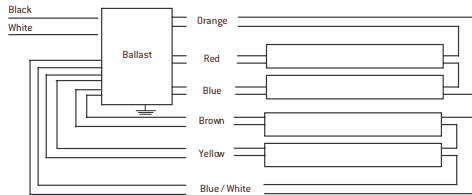

## 35W 4L T5 Electronic Fluorescent Ballast

**WIRING DIAGRAM:**

**2 & 3 Lamp:**

**4 Lamp:**

Fusion T5 Electronic Fluorescent Ballasts are designed to perform to the highest standards and conform to and meet all applicable ANSI, FCC, UL & CSA requirements. They provide energy efficient fluorescent system solutions for numerous applications and for use in various fixture designs including recessed and surface mounted as well as specialty fixtures. Fusion electronic ballasts have a limited warranty providing peace of mind for the user.