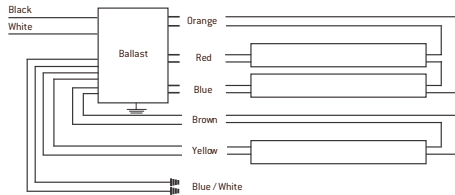

WIRING DIAGRAM:

2 & 3 Lamp: