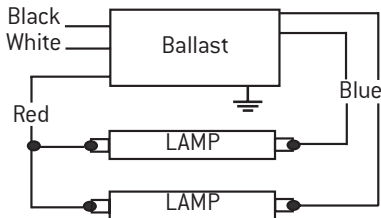

PART NUMBER:	DATE:
PROJECT#:	TYPE:
PREPARED BY:	

PART NUMBER:

FB332MVE

32W 3L T8 Electronic Fluorescent Ballast

WIRING DIAGRAM:

2 Lamp:

3 Lamp:

Fusion T8 Electronic Fluorescent Ballasts are designed to perform to the highest standards and conform to and meet all applicable ANSI, FCC, UL & CSA requirements. They provide energy efficient fluorescent system solutions for numerous applications and for use in various fixture designs including recessed and surface mounted as well as specialty fixtures. Fusion electronic ballasts have a limited warranty providing peace of mind for the user.

FEATURES & BENEFITS:

- 32w 3 Lamp T8 Electronic Ballast
- Parallel lamp connection
- 120V-277 Multi-Voltage
- Instant Start
- Sound Rating: A

APPROVALS

DIMENSIONS:

Length: 9.50" Width: 1.72" Height: 1.18" Mounting: 8.90"