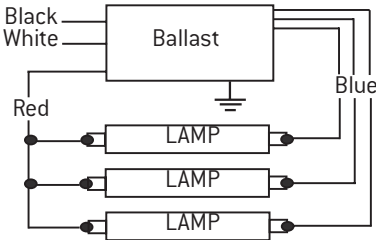

PART NUMBER:	DATE:
PROJECT#:	TYPE:
PREPARED BY:	

PART NUMBER:

FB332MVE

32W 3L T8 Electronic Fluorescent Ballast

WIRING DIAGRAM:

2 Lamp:

3 Lamp:

Fusion T8 Electronic Fluorescent Ballasts are designed to perform to the highest standards and conform to and meet all applicable ANSI, FCC, UL & CSA requirements. They provide energy efficient fluorescent system solutions for numerous applications and for use in various fixture designs including recessed and surface mounted as well as specialty fixtures. Fusion electronic ballasts have a limited warranty providing peace of mind for the user.

FEATURES & BENEFITS:

- 32w 3 Lamp T8 Electronic Ballast
- Parallel lamp connection
- 120V-277 Multi-Voltage
- Instant Start
- Sound Rating: A

APPROVALS

DIMENSIONS:

Length: 9.50" Width: 1.72" Height: 1.18" Mounting: 8.90"

PERFORMANCE SPECIFICATIONS:

PART NUMBER	STARTING METHOD	LAMP CONNECTION TYPE	INPUT VOLTAGE	INPUT FREQUENCY	SOUND RATING	REMOTE MOUNTING DISTANCE
FB332MVE	Instant Start	Parallel	120-277 VAC	50/60Hz	A	18ft Max.