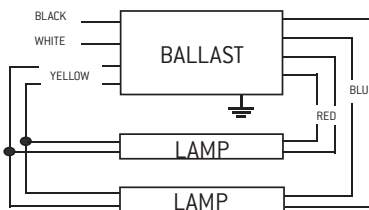

PART NUMBER:	DATE:
PROJECT #:	TYPE:
PREPARED BY:	

PART NUMBER:

FB254T5MVE

54W 2L T5 Electronic Fluorescent Ballast

WIRING DIAGRAM:

1 Lamp

2 Lamp

* CAP OFF EACH YELLOW WIRE SEPERATELY

FEATURES & BENEFITS:

- 35W 2 Lamp T5 E-Ballast
- Series lamp connection
- 120-277V Multi-Voltage
- Programmed Rapid Start
- Sound Rating: A

APPROVALS

DIMENSIONS:

Length: 9.50" Width: 1.72" Height: 1.18" Mounting: 8.90"