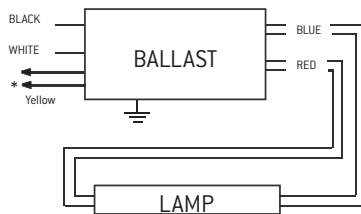

PART NUMBER:	DATE:
PROJECT #:	TYPE:
PREPARED BY:	

PART NUMBER:

FB254T5MVE

54W 2L T5 Electronic Fluorescent Ballast

WIRING DIAGRAM:

1 Lamp

2 Lamp

* CAP OFF EACH YELLOW WIRE SEPERATELY

FEATURES & BENEFITS:

- 35W 2 Lamp T5 E-Ballast
- Series lamp connection
- 120-277V Multi-Voltage
- Programmed Rapid Start
- Sound Rating: A

APPROVALS

DIMENSIONS:

Length: 9.50" Width: 1.72" Height: 1.18" Mounting: 8.90"